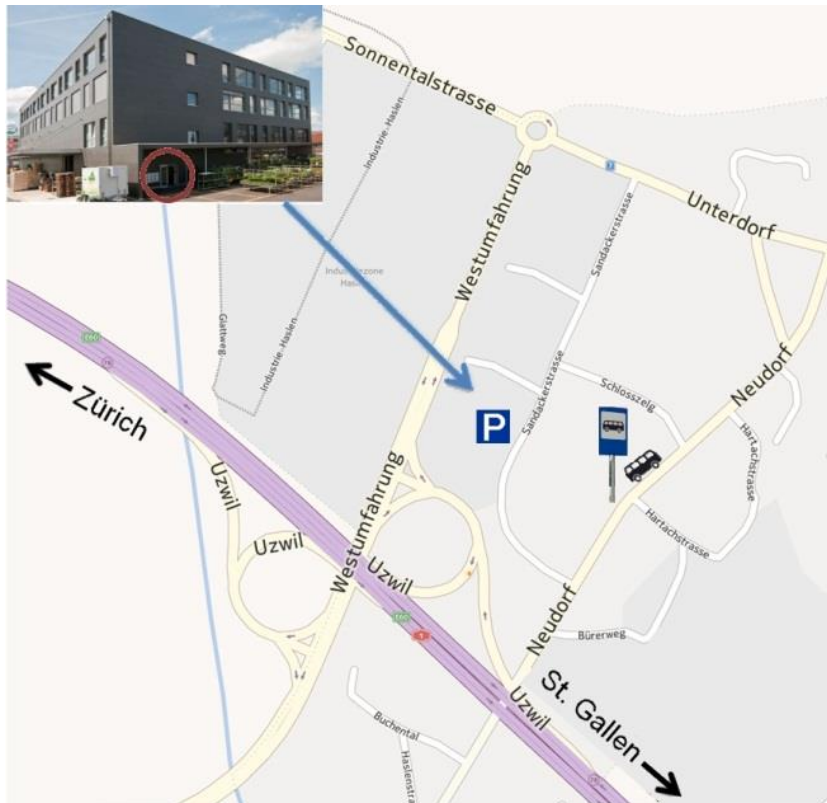

Polymetrix AG: Directions

Polymetrix AG
Sandackerstrasse 24
9245 Oberbüren
Switzerland
Phone: +41 71 552 10 00
Fax: +41 71 552 10 10

- The office is on the top floor of the Landi-building
- Please use the bell at the main entrance

How to find us

By car from Zurich:

- Exit A1 "Uzwil / Oberbüren"
- Turn left
- At the roundabout take the first exit on the right
- After approx. 100m turn right onto Sandackerstrasse
- After approx. 200m go right into the Landi building, 3rd floor

By car from St. Gallen:

- Exit A1 "Uzwil / Oberbüren"
- Turn right
- At the roundabout take the first exit on the right
- After approx. 100m turn right onto Sandackerstrasse
- After approx. 200m go right into the Landi building, 3rd floor

By public transport (train: connection from Zurich-Kloten airport):

- Departure from Kloten airport at **52** past the hour (change in Uzwil)
22 past the hour (change in Wil)
- Arrival at Uzwil railway station at **32** past the hour
or at Wil railway station at 52 past the hour
- Bus no. 727 from Uzwil station at **36** past the hour
or with Bus no. 727 from Wil station at 58 past the hour
- Arrival at Glattfeld stop in Oberbüren at **42** or 19 past the hour